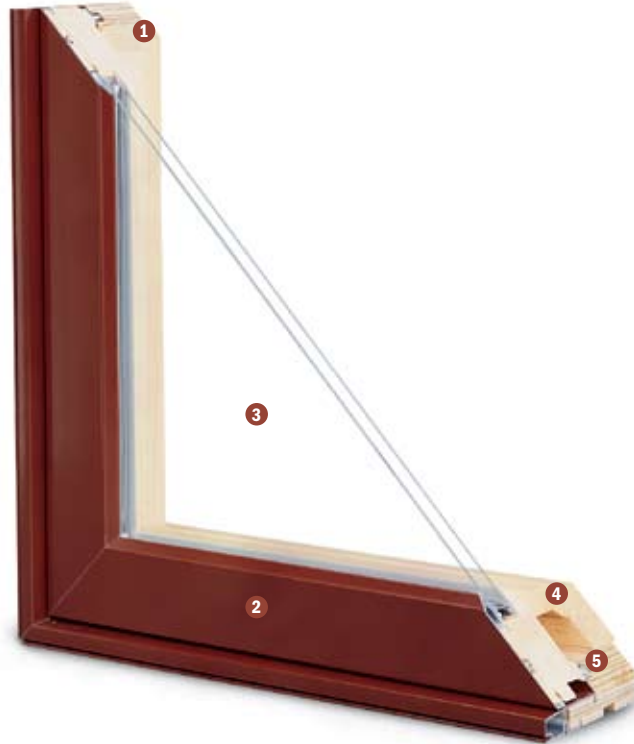

Casement Windows

Frame & Sash

1 Select wood components are kiln dried, and treated with water/insect repellent and preservative. Interior wood surfaces are available in complimentary pine or fir, or optional wood species including cherry, hickory, African mahogany, maple, oak, walnut or alder. Interior surfaces are available unfinished or factory-primed. Optional factory applied finishes are available in a variety of stains and basecoats.

2 Wood components are fitted with aluminum extrusions on the exterior. 50 colors conforming to AAMA 2604 are available, as well as custom colors. Also available is a selection of seven exterior anodized options.

Glazing

3 High-Performance™ Low-E4® glass with a low-conductance spacer. Tinted, clear IG, high-altitude glass and other special glazing options are available.

4 Glass is fixed in place from the interior with wood stops that can be removed for easy reglazing if necessary.

Weather Strip

5 A continuous perimeter bulb weather strip around the frame ensures proper seal at corners.

A secondary bulb weather strip is applied on three sides of the sash. Available in white or optional black.